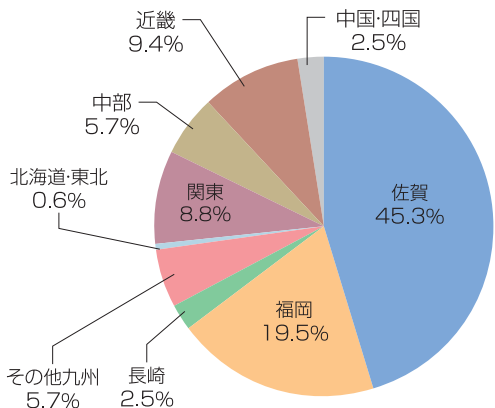

# 卒業生の進路状況 Career Placement of Graduates

## 学部別地区別就職状況 Employment Situation of Graduates by Region

文化教育学部

Faculty of Culture and Education

経済学部

Faculty of Economics

医学部

Faculty of Medicine

理工学部