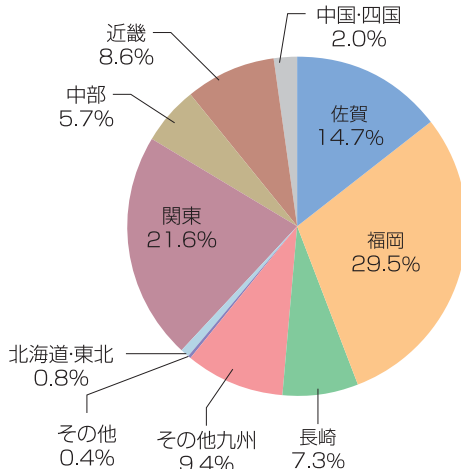

大学院

Faculty of Science and Engineering