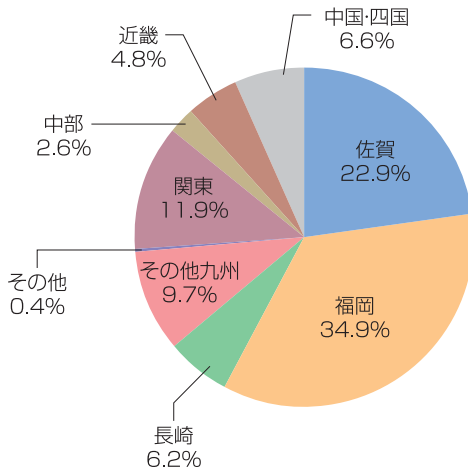

# 卒業生の進路状況 Career Placement of Graduates

## 学部別地区別就職状況 Employment Situation of Graduates by Region

文化教育学部

Faculty of Culture and Education

経済学部

Faculty of Economics

医学部

Faculty of Medicine

理工学部