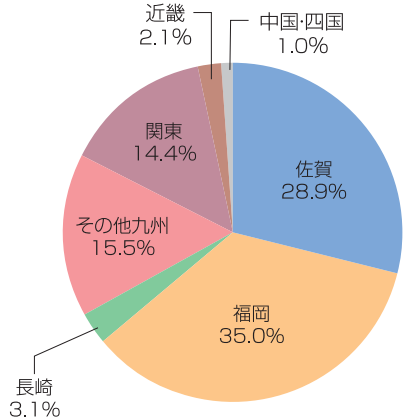

農学部

Faculty of Agriculture